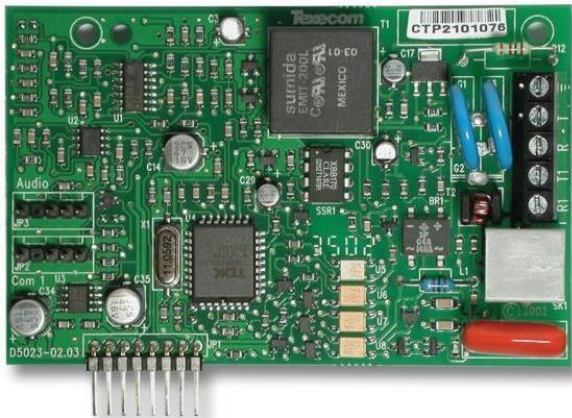

Premier Elite COM 2400 with Speech Module (CGE-0006)

Features:

- ✓ PSTN based dialler with voice recording
- ✓ Compatible with Premier Elite control panels
- ✓ On board expansion port connectivity for speech module
- ✓ Four recordable 10 second audio messages
- ✓ Dialling up to 10 numbers
- ✓ EN 50131-1 and EN 50136-2-3 – Grade G3
- ✓ 4 different recordable messages for different events

Technical Specifications:

Speech Module:

- ✓ Supply Voltage: 9 – 16 VDC
- ✓ Current Consumption (Standby): 1mA
- ✓ Current Consumption (Active): 7mA
- ✓ Message Length: 10 Seconds each
- ✓ Messages/Channels: 4
- ✓ Dimensions: 52mm x 30mm x 10mm